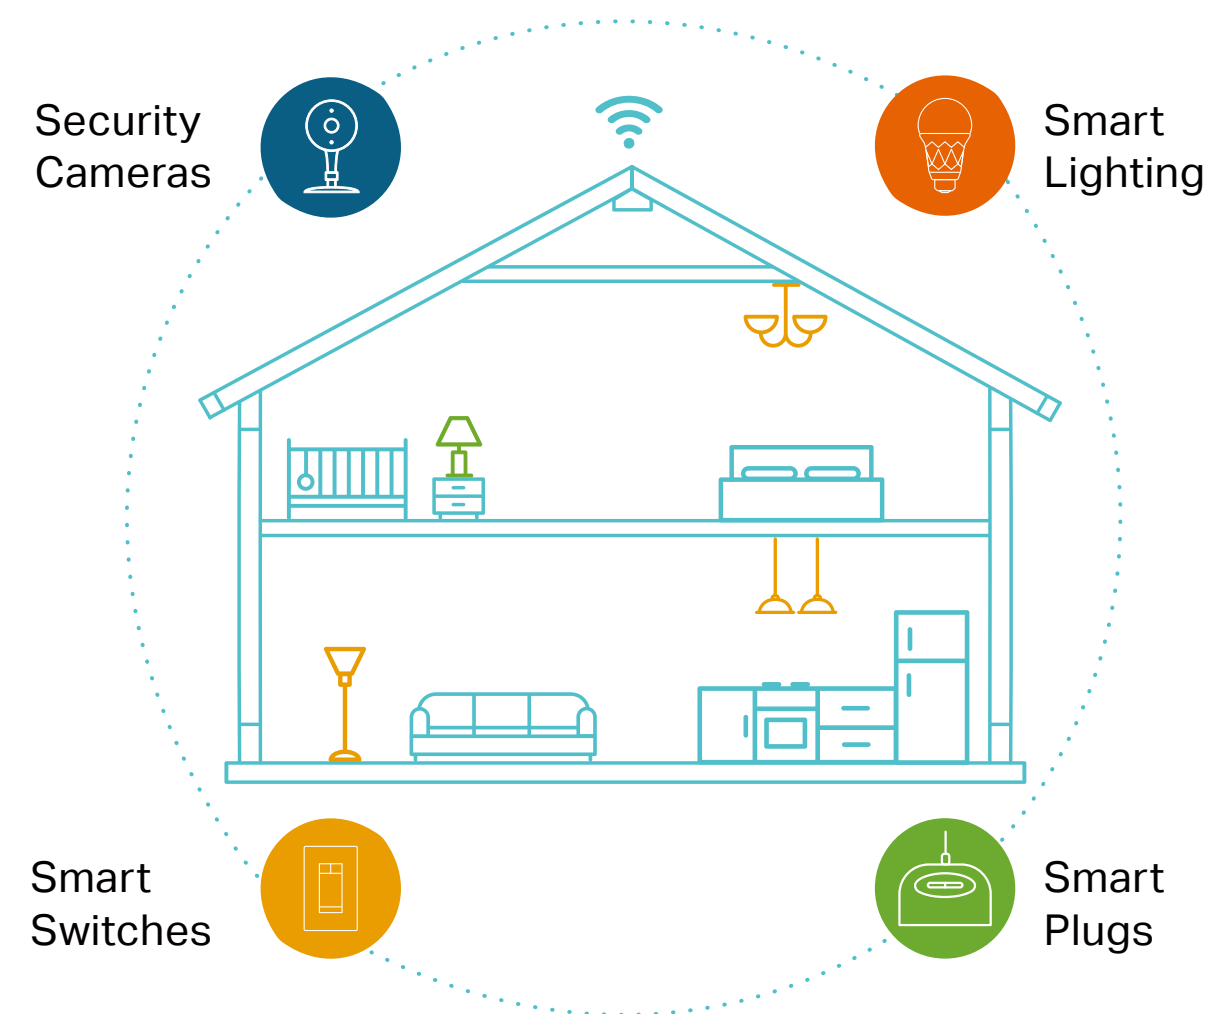

Control Your Outdoor Devices

Extend your smart home outdoors with this weather-resistant smart outdoor plug. Power on your patio lights, holiday decorations, and more from the convenience of your phone. Turn the outlet on/off, set schedules, or use simple voice commands with Alexa or Google Assistant to control your connected device.

Note: The app screen depicted is for visual reference only and does not necessarily represent actual product operation or app appearance.

Made for the Outdoors

The Kasa Smart Wi-Fi Outdoor Plug has an IP64 rating that ensures your device is protected from dust and splashes of water from any direction. When not in use, the sockets should remain capped with the included weather-resistant cover.

Highlights

Control Even with Your Hands Full

Enjoying a barbecue outdoors and have your hands full of condiments or food? Just use a simple voice command with your outdoor plug and Alexa or Google Assistant to control your stereo. Even turn outdoor lights on or off from the comfort of your couch with a simple command.

Your Home. One App.

Turn your home into a true smart home with Kasa Smart. Automate your lights and appliances with smart plugs, bulbs, and switches. Secure your home with Kasa cameras. Control it all from the Kasa Smart app.