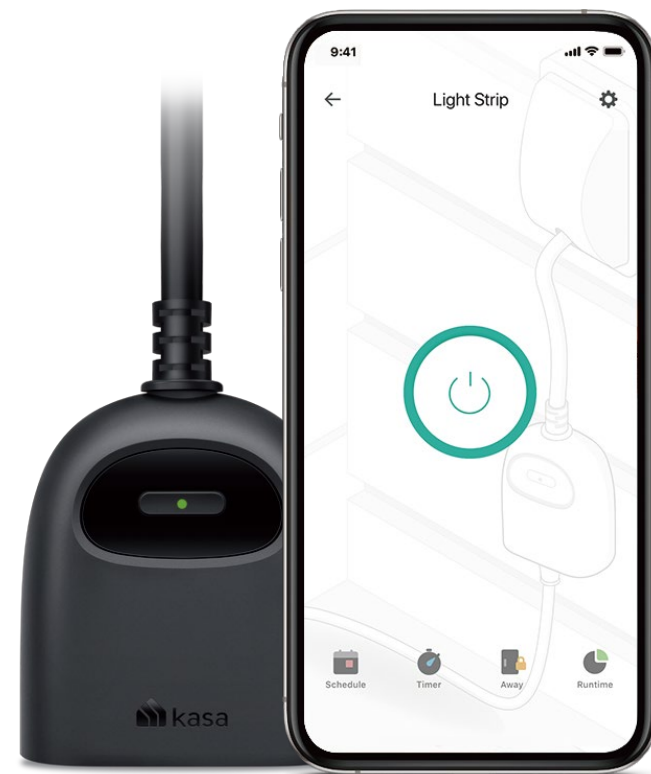

Kasa Smart Wi-Fi Outdoor Plug

KP401

Weather-resistant

Voice Control

Control from Anywhere

No Hub Required

Set Schedules

Highlights

Control Your Outdoor Devices

Extend your smart home outdoors with this weather-resistant smart outdoor plug. Power on your patio lights, holiday decorations, and more from the convenience of your phone. Turn the outlet on/off, set schedules, or use simple voice commands with Alexa or Google Assistant to control your connected device.

Note: The app screen depicted is for visual reference only and does not necessarily represent actual product operation or app appearance.

Made for the Outdoors

The Kasa Smart Wi-Fi Outdoor Plug has an IP64 rating that ensures your device is protected from dust and splashes of water from any direction. When not in use, the sockets should remain capped with the included weather-resistant cover.